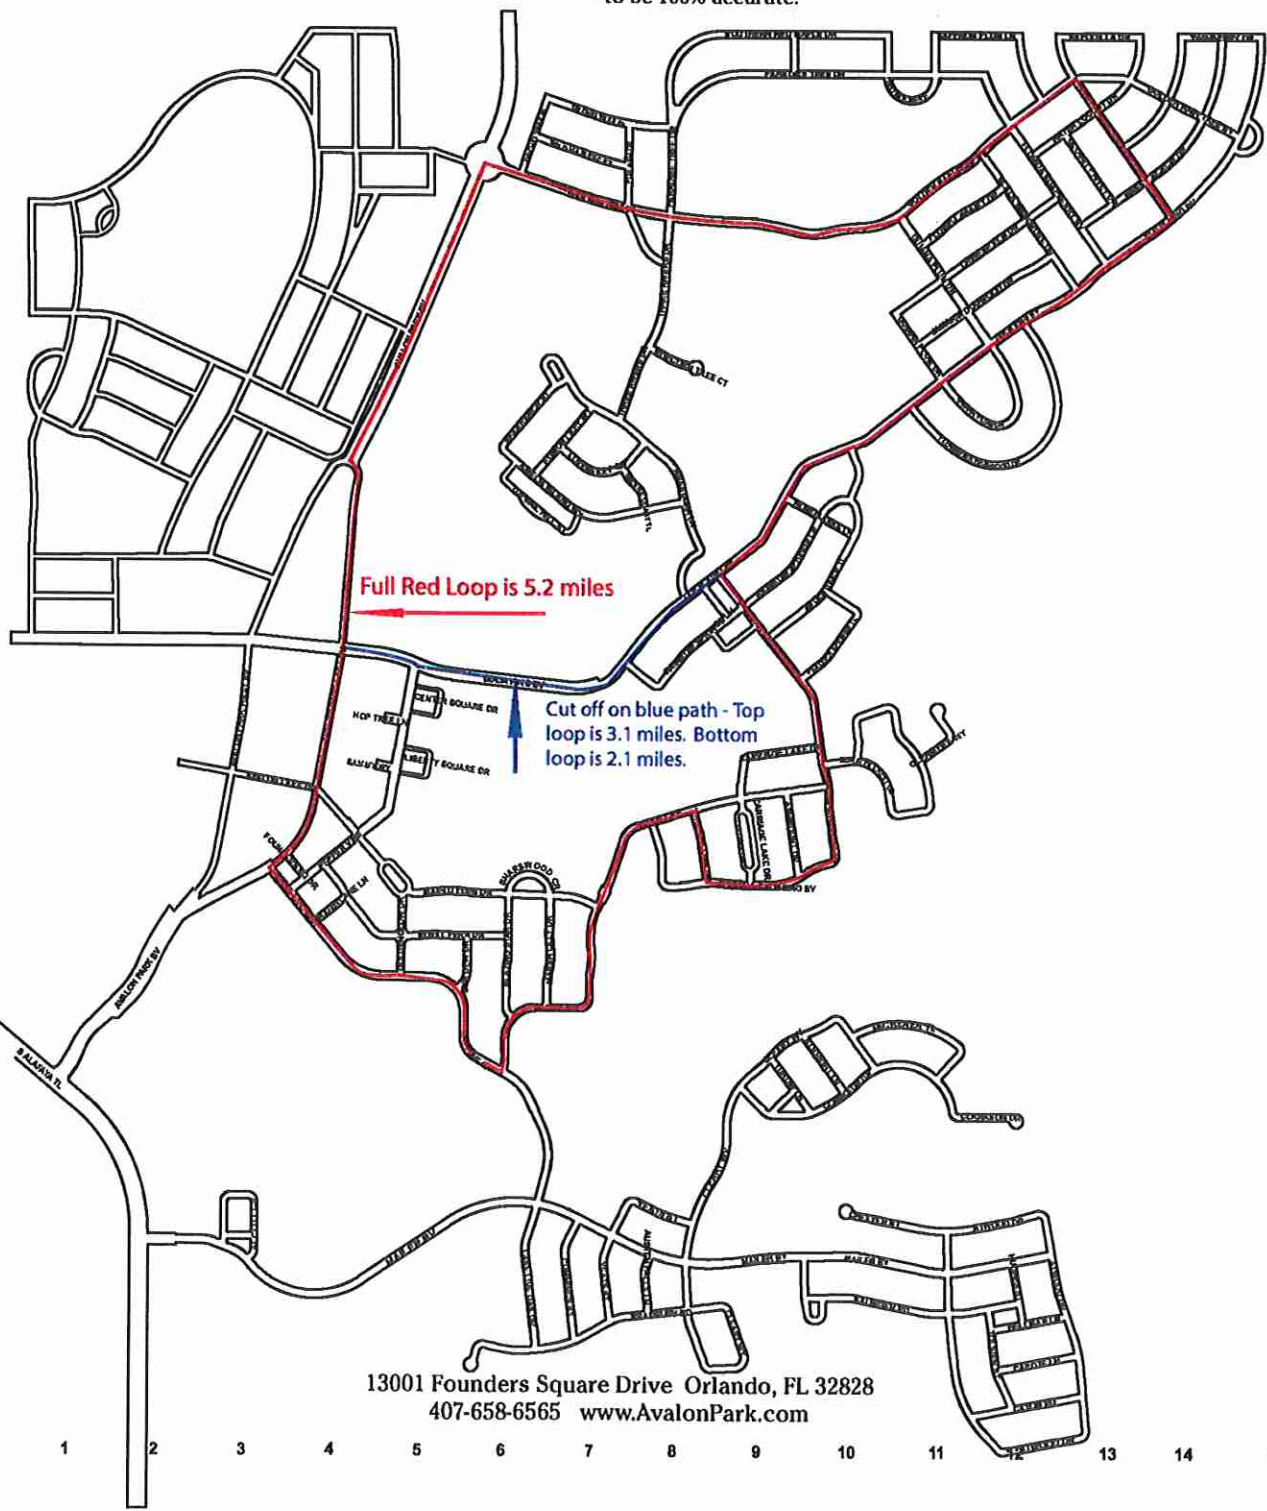

AVALON PARK

Bike Path Mileage.

Map is artist's conception and mileage is not guaranteed to be 100% accurate.

A
B
C
D
E
F
G
H
I
J
K
L
M
N
O
P

1 2 3 4 5 6 7 8 9 10 11 12 13 14 15